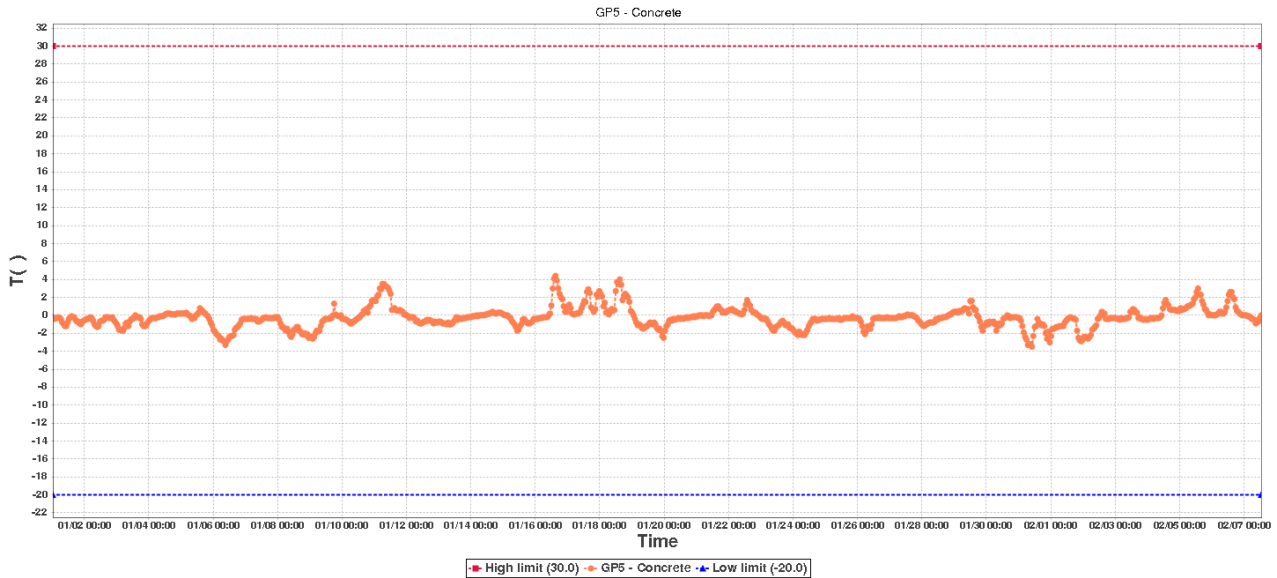

File Generated: 2021/02/07 12:26:17

GroundProbe-3 Data Log

Device Information

Device ID:	50963466130496808682	Device SUB-ID:	0
Device Name:	GroundProbe-3	Device Model:	RCW-600WiFi

Description:

Hours to monitor: 911.0

GP5 - ConcreteSummary

High limit:	30.0	Start Time:	2021/01/01 00:35:04(GMT+00:00)
Low limit:	-20.0	End Time:	2021/02/07 12:46:17(GMT+00:00)
Max:	4.4	Data Points:	890
Min:	-3.5		
Average:	-0.3		

GP6 - GrassSummary