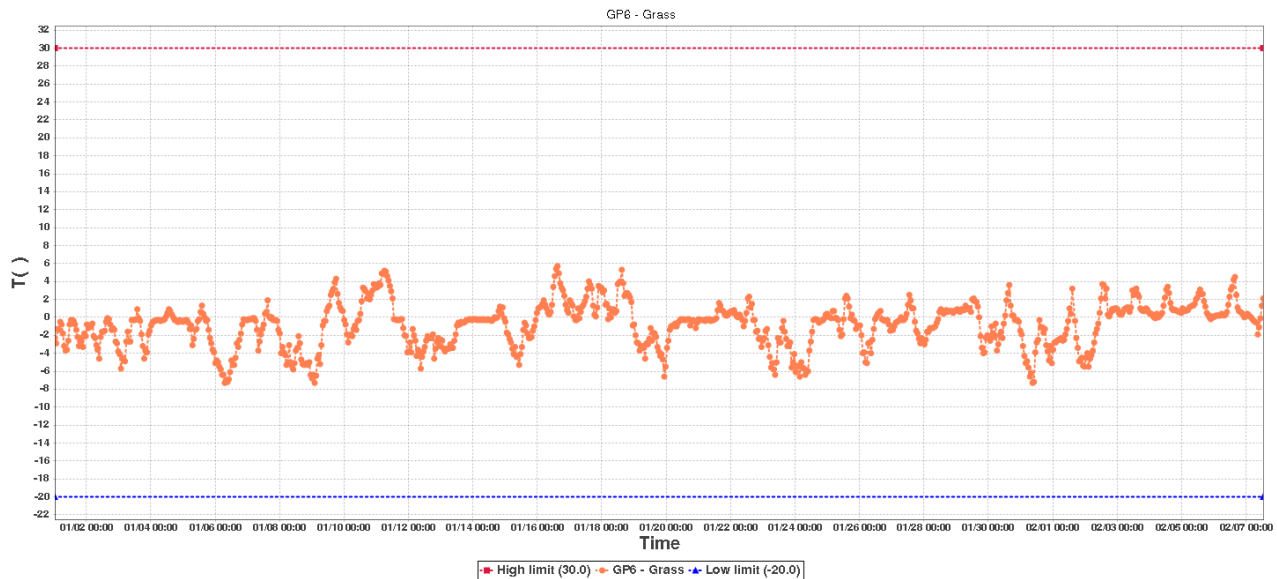

Data List

Logging Time	GP5 - Concrete	GP6 - Grass	Description
	T( )	T( )	
2021/02/07 12:46:17(GMT+00:00)	0.0	2.1	
2021/02/07 11:46:18(GMT+00:00)	-0.3	1.3	
2021/02/07 10:46:18(GMT+00:00)	-0.7	-0.1	
2021/02/07 09:46:16(GMT+00:00)	-0.7	-1.1	
2021/02/07 08:46:16(GMT+00:00)	-0.9	-1.9	
2021/02/07 07:46:16(GMT+00:00)	-0.5	-0.6	
2021/02/07 06:46:16(GMT+00:00)	-0.4	-0.5	
2021/02/07 05:46:14(GMT+00:00)	-0.4	-0.4	
2021/02/07 04:46:16(GMT+00:00)	-0.2	-0.2	
2021/02/07 03:46:12(GMT+00:00)	-0.1	0.0	
2021/02/07 02:46:13(GMT+00:00)	-0.1	0.1	
2021/02/07 01:46:09(GMT+00:00)	0.0	0.3	
2021/02/07 00:46:10(GMT+00:00)	0.0	0.4	
2021/02/06 23:46:07(GMT+00:00)	0.0	0.1	
2021/02/06 22:46:09(GMT+00:00)	0.0	0.0	
2021/02/06 21:46:09(GMT+00:00)	0.1	0.3	
2021/02/06 20:46:09(GMT+00:00)	0.2	0.5	
2021/02/06 19:46:08(GMT+00:00)	0.4	0.6	
2021/02/06 18:46:04(GMT+00:00)	0.5	0.7	
2021/02/06 17:46:08(GMT+00:00)	0.9	1.1	
2021/02/06 16:46:00(GMT+00:00)	1.8	2.5	
2021/02/06 15:46:06(GMT+00:00)	2.0	4.5	
2021/02/06 14:46:03(GMT+00:00)	2.6	4.2	
2021/02/06 13:45:57(GMT+00:00)	2.6	3.4	
2021/02/06 12:46:02(GMT+00:00)	2.3	3.1	
2021/02/06 11:45:58(GMT+00:00)	1.6	2.3	
2021/02/06 10:45:58(GMT+00:00)	0.9	1.4	
2021/02/06 09:45:58(GMT+00:00)	0.4	0.6	
2021/02/06 08:45:58(GMT+00:00)	0.2	0.3	
2021/02/06 07:45:58(GMT+00:00)	0.2	0.2	
2021/02/06 06:45:58(GMT+00:00)	0.4	0.3	
2021/02/06 05:45:55(GMT+00:00)	0.4	0.4	
2021/02/06 04:45:56(GMT+00:00)	0.2	0.2	
2021/02/06 03:45:54(GMT+00:00)	0.1	0.2	
2021/02/06 02:45:52(GMT+00:00)	0.0	0.2	
2021/02/06 01:45:53(GMT+00:00)	0.0	0.2